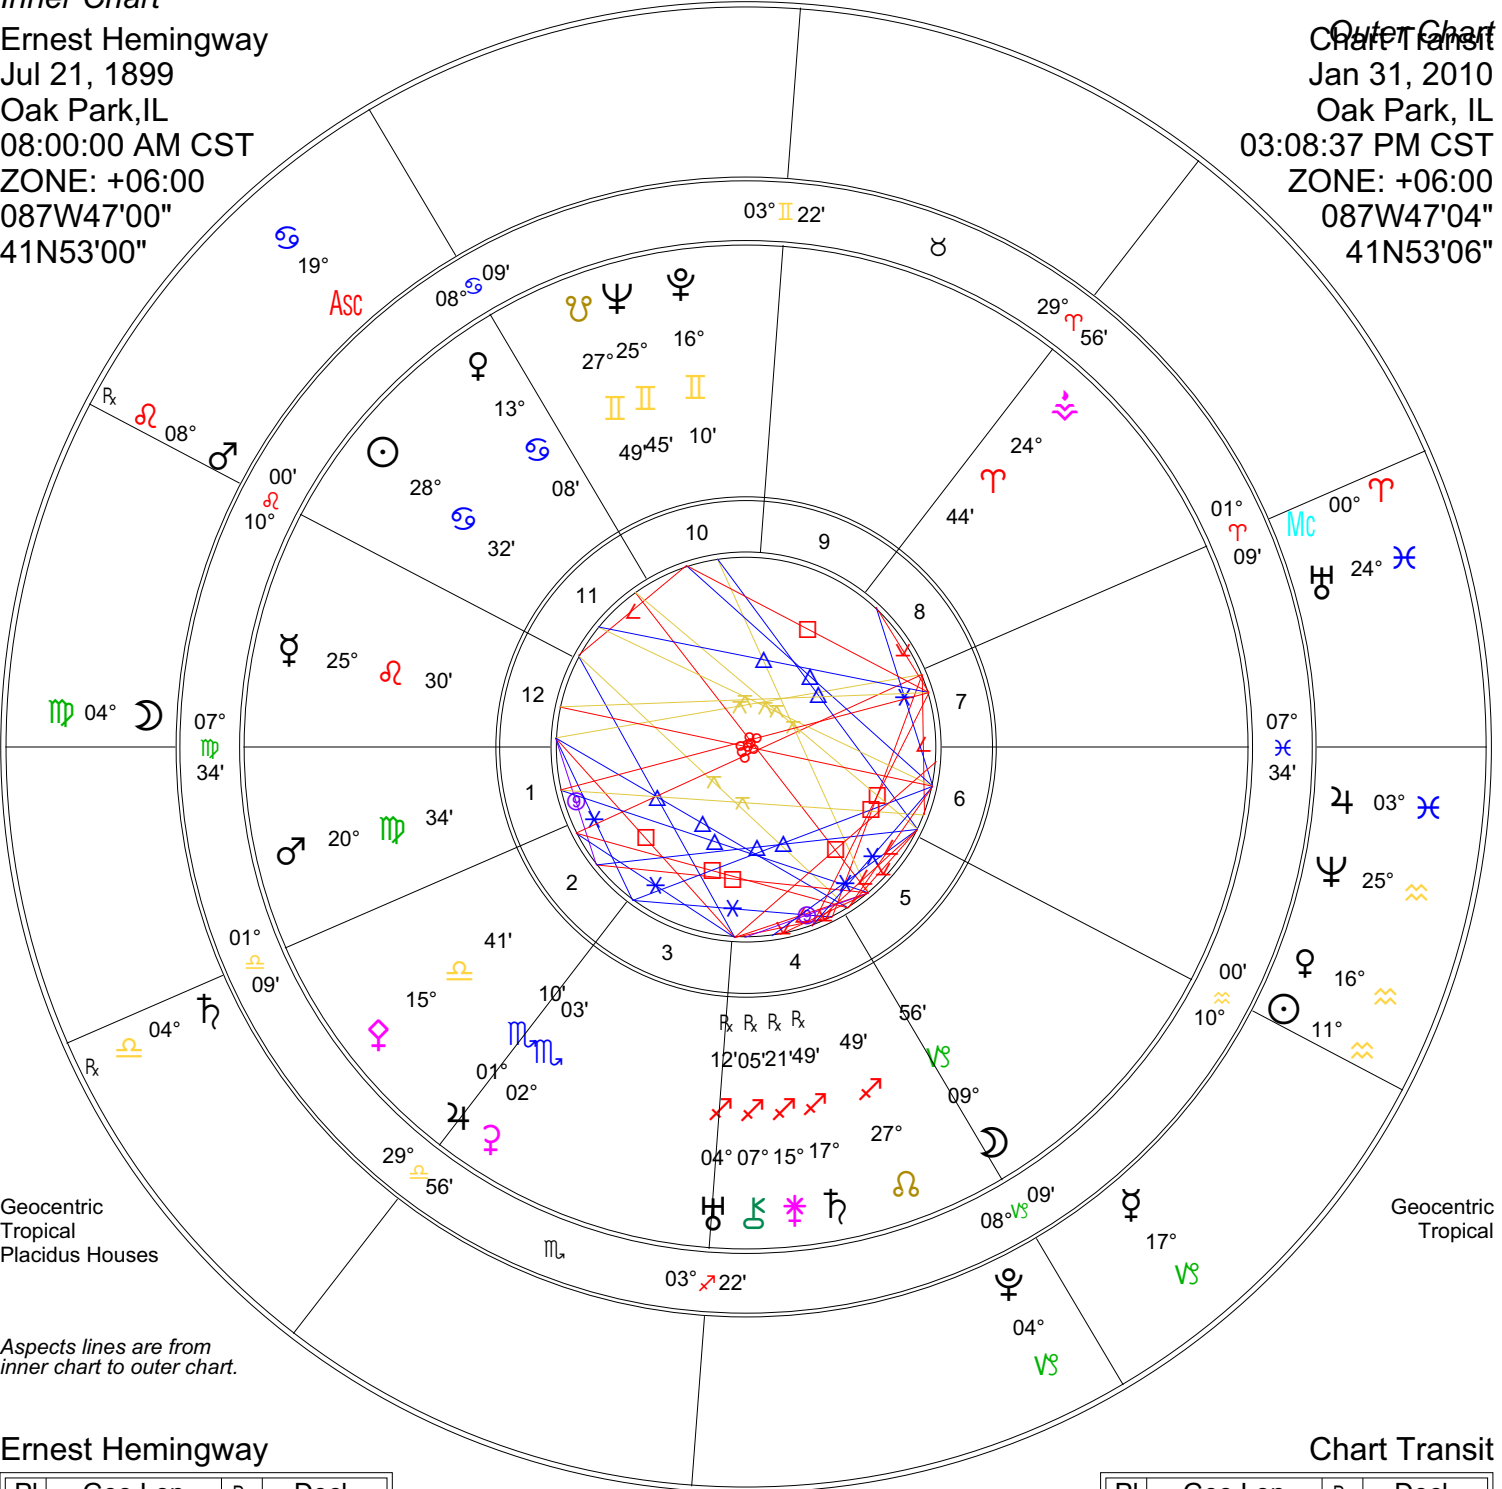

**Inner Chart**  
 Ernest Hemingway  
 Jul 21, 1899  
 Oak Park, IL  
 08:00:00 AM CST  
 ZONE: +06:00  
 087W47'00"  
 41N53'00"

**Outer Chart**  
 Ernest Hemingway  
 Jan 31, 2010  
 Oak Park, IL  
 03:08:37 PM CST  
 ZONE: +06:00  
 087W47'04"  
 41N53'06"

Geocentric  
 Tropical  
 Placidus Houses

Geocentric  
 Tropical

Aspects lines are from  
 inner chart to outer chart.

**Ernest Hemingway**

Pl	Geo Lon	Rx	Decl.
☽	09° 15' 55" 53"		- 22° 08'
☉	28° 08' 32' 23"		+20° 28'
♀	25° 02' 30' 00"		+12° 18'
♀	13° 08' 08' 27"		+22° 56'
♂	20° 17' 33' 56"		+04° 23'
♃	01° 00' 09' 49"		- 10° 49'
♄	17° 07' 49' 20"	Rx	- 21° 30'
♅	04° 07' 11' 59"	Rx	- 20° 54'
♆	25° 02' 45' 23"		+22° 08'
♇	16° 02' 09' 37"		+13° 14'
♈	27° 07' 48' 37"		- 23° 26'

**Chart Transit**

Pl	Geo Lon	Rx	Decl.
☽	04° 17' 53' 43"		+06° 19'
☉	11° 00' 53' 12"		Asc 17° 13'
♀	17° 07' 34' 21"		Asc 21° 57'
♀	16° 00' 40' 27"		Asc 17° 06'
♂	08° 02' 58' 29"	Rx	+22° 23'
♃	03° 00' 08' 55"		Asc 1° 13'
♄	04° 00' 21' 18"	Rx	+00° 30'
♅	24° 00' 12' 17"		Asc 02° 58'
♆	25° 00' 37' 40"		Asc 13° 22'
♇	04° 07' 21' 05"		Asc 18° 17'
Mc	00° 01' 22' 50"		+00° 09'