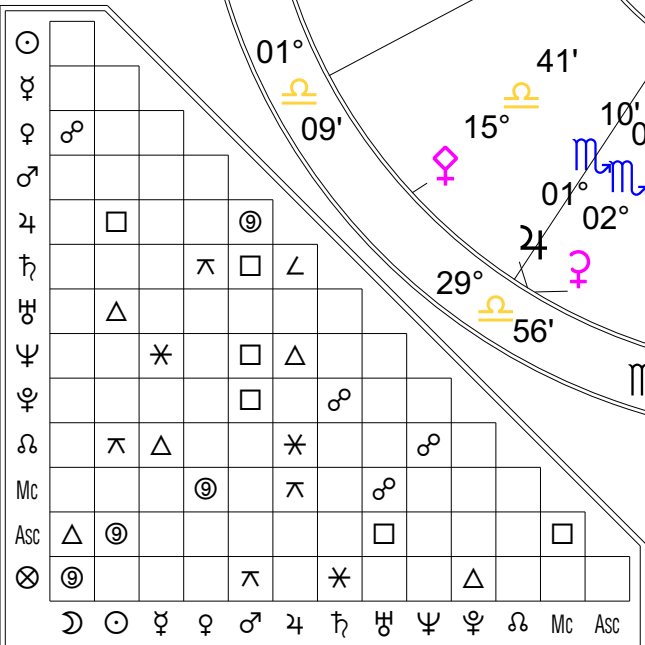

Zodiac Signs	
♈	Aries
♉	Taurus
♊	Gemini
♋	Cancer
♌	Leo
♍	Virgo
♎	Libra
♏	Scorpio
♐	Sagittarius
♑	Capricorn
♒	Aquarius
♓	Pisces

	Crd	Fix	Mut
Fir	2	1	5
Ear	1	0	1
Air	1	0	2
Wat	2	2	0

PI	Geo Lon	Rx	Decl.
☽	09° 55' 53"		- 22° 08'
☼	28° 32' 23"		+20° 28'
☿	25° 30' 00"		+12° 18'
♀	13° 08' 27"		+22° 56'
♂	20° 33' 56"		+04° 23'
♃	01° 09' 49"		- 10° 49'
♄	17° 49' 20"	Rx	- 21° 30'
♅	04° 11' 59"	Rx	- 20° 54'
♆	25° 45' 23"		+22° 08'
♇	16° 09' 37"		+13° 14'
♁	27° 48' 37"		- 23° 26'
♂	07° 04' 58"	Rx	- 16° 30'
♆	02° 03' 28"		- 07° 12'
♀	15° 41' 30"		+18° 13'
♁	15° 20' 42"	Rx	- 05° 25'
♈	24° 43' 42"		+02° 14'
♊	03° 21' 50"		+20° 50'
-	07° 33' 54"		+08° 44'

PI	Planet	Elem	+/-	Trp	Typ	Hous	Digni	Ru	Ld	PI	Sn
☽	Moon	Earth	Neg	Crđ	Suc	5th	Detri	♄	♄	☽	♓
☼	Sun	Water	Neg	Crđ	Suc	11th		☽	☽	☼	♋
☿	Mercury	Fire	Pos	Fix	Cad	12th	Fall	☼	☼	♀	♌
♀	Venus	Water	Neg	Crđ	Suc	11th		☽	☽	♀	♋
♂	Mars	Earth	Neg	Mut	Ang	1st		♀	♀	♂	♈
♃	Jupiter	Water	Neg	Fix	Cad	3rd		♂	♀	♃	♎
♄	Saturn	Fire	Pos	Mut	Ang	4th		♃	♃	♄	♏
♅	Uranus	Fire	Pos	Mut	Ang	4th		♃	♃	♅	♏
♆	Neptune	Air	Pos	Mut	Ang	10th		♀	♀	♆	♏
♇	Pluto	Air	Pos	Mut	Ang	10th		♀	♀	♇	♏
♁	Node	Fire	Pos	Mut	Ang	4th		♃	♃	♁	♏
♂	Chiron	Fire	Pos	Mut	Ang	4th		♃	♃	♂	♏
♆	Ceres	Water	Neg	Fix	Cad	3rd		♂	♀	♆	♎
♀	Pallas	Air	Pos	Crđ	Suc	2nd		♀	♀	♀	♎

Aspect Name	
♌	Conjunction
♍	Opposition
♎	Trine
♏	Square
♐	Sextile
♑	Semi-Square
♒	Semi-Sextile
♓	Quincunx
☉	Novile