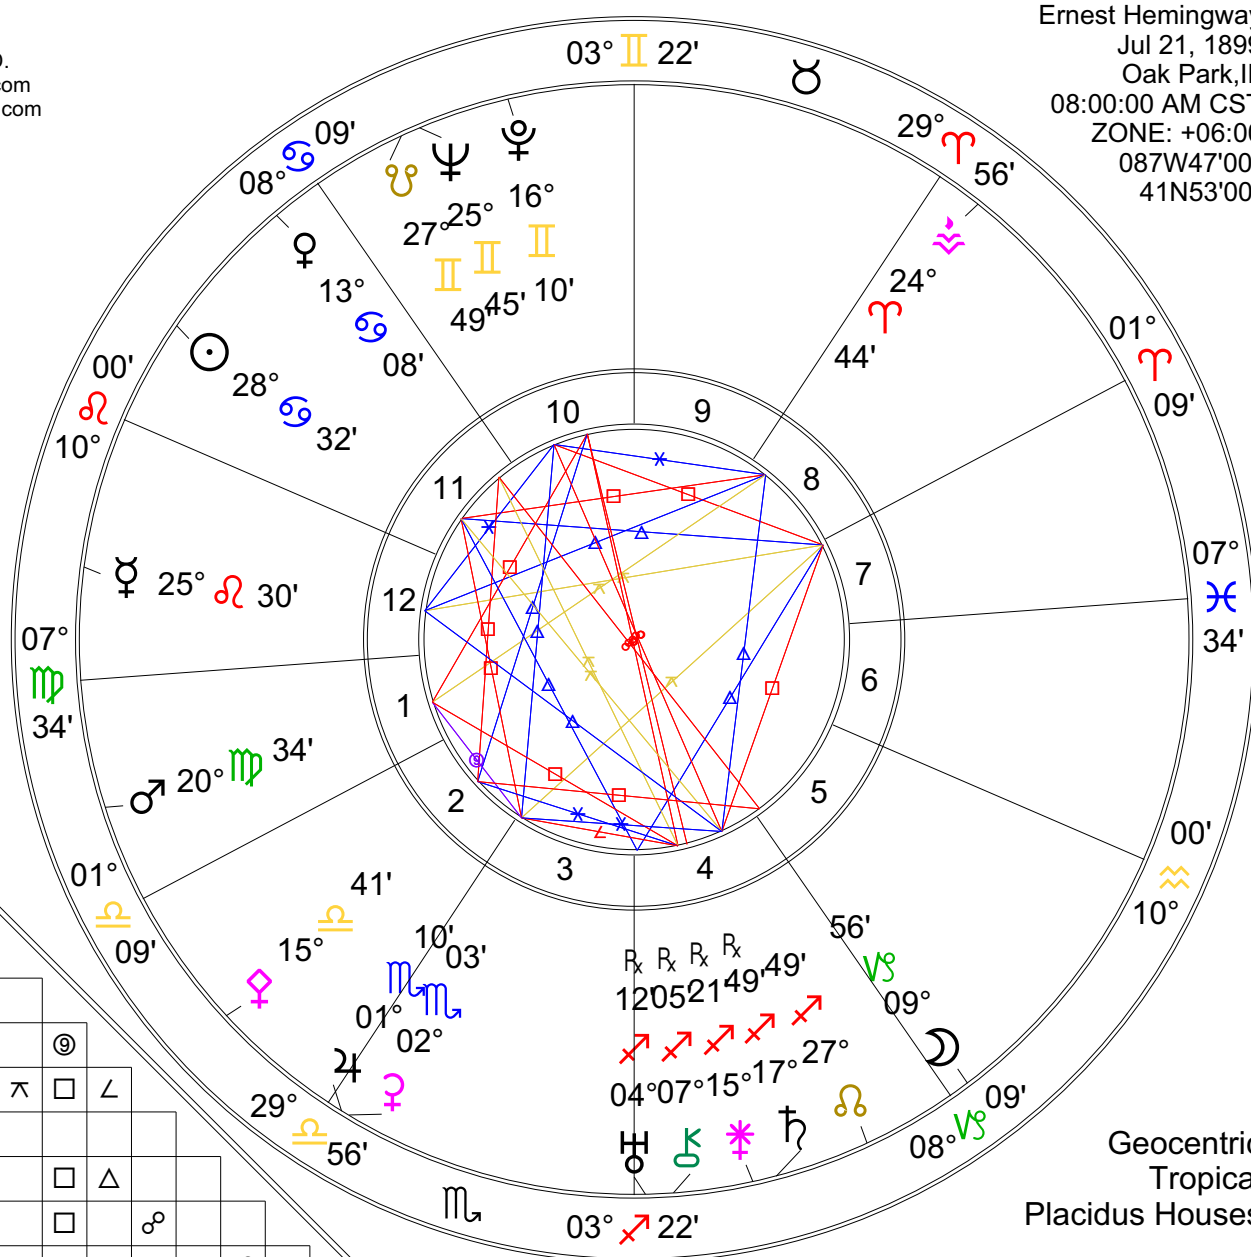

Zodiac Signs	
♈	Aries
♉	Taurus
♊	Gemini
♋	Cancer
♌	Leo
♍	Virgo
♎	Libra
♏	Scorpio
♐	Sagittarius
♑	Capricorn
♒	Aquarius
♓	Pisces

	Crd	Fix	Mut
Fir	2	1	5
Ear	1	0	1
Air	1	0	2
Wat	2	2	0

PI	Geo Lon	Rx	Decl.
☽	09° 55' 53"		- 22° 08'
☼	28° 32' 23"		+20° 28'
☿	25° 30' 00"		+12° 18'
♀	13° 08' 27"		+22° 56'
♂	20° 33' 56"		+04° 23'
♃	01° 09' 49"		- 10° 49'
♄	17° 49' 20"	Rx	- 21° 30'
♅	04° 11' 59"	Rx	- 20° 54'
♆	25° 45' 23"		+22° 08'
♇	16° 09' 37"		+13° 14'
♁	27° 48' 37"		- 23° 26'
♂	07° 04' 58"	Rx	- 16° 30'
♆	02° 03' 28"		- 07° 12'
♀	15° 41' 30"		+18° 13'
♁	15° 20' 42"	Rx	- 05° 25'
♈	24° 43' 42"		+02° 14'
♊	03° 21' 50"		+20° 50'
-	07° 33' 54"		+08° 44'

PI	Planet	Elem	+/-	Trp	Typ	Hous	Digni	Ru	Ld	PI	Sn
☽	Moon	Earth	Neg	Crđ	Suc	5th	Detri	♄	♄	☽	♓
☼	Sun	Water	Neg	Crđ	Suc	11th		☽	☽	☼	♋
☿	Mercury	Fire	Pos	Fix	Cad	12th	Fall	☼	☼	♀	♌
♀	Venus	Water	Neg	Crđ	Suc	11th		☽	☽	♀	♋
♂	Mars	Earth	Neg	Mut	Ang	1st		♀	♀	♂	♈
♃	Jupiter	Water	Neg	Fix	Cad	3rd		♂	♀	♃	♎
♄	Saturn	Fire	Pos	Mut	Ang	4th		♃	♃	♄	♏
♅	Uranus	Fire	Pos	Mut	Ang	4th		♃	♃	♅	♏
♆	Neptune	Air	Pos	Mut	Ang	10th		♀	♀	♆	♏
♇	Pluto	Air	Pos	Mut	Ang	10th		♀	♀	♇	♏
♁	Node	Fire	Pos	Mut	Ang	4th		♃	♃	♁	♏
♂	Chiron	Fire	Pos	Mut	Ang	4th		♃	♃	♂	♏
♆	Ceres	Water	Neg	Fix	Cad	3rd		♂	♀	♆	♎
♀	Pallas	Air	Pos	Crđ	Suc	2nd		♀	♀	♀	♎

Aspect Name	
♌	Conjunction
♍	Opposition
♎	Trine
♏	Square
♐	Sextile
♑	Semi-Square
♒	Semi-Sextile
♓	Quincunx
☉	Novile