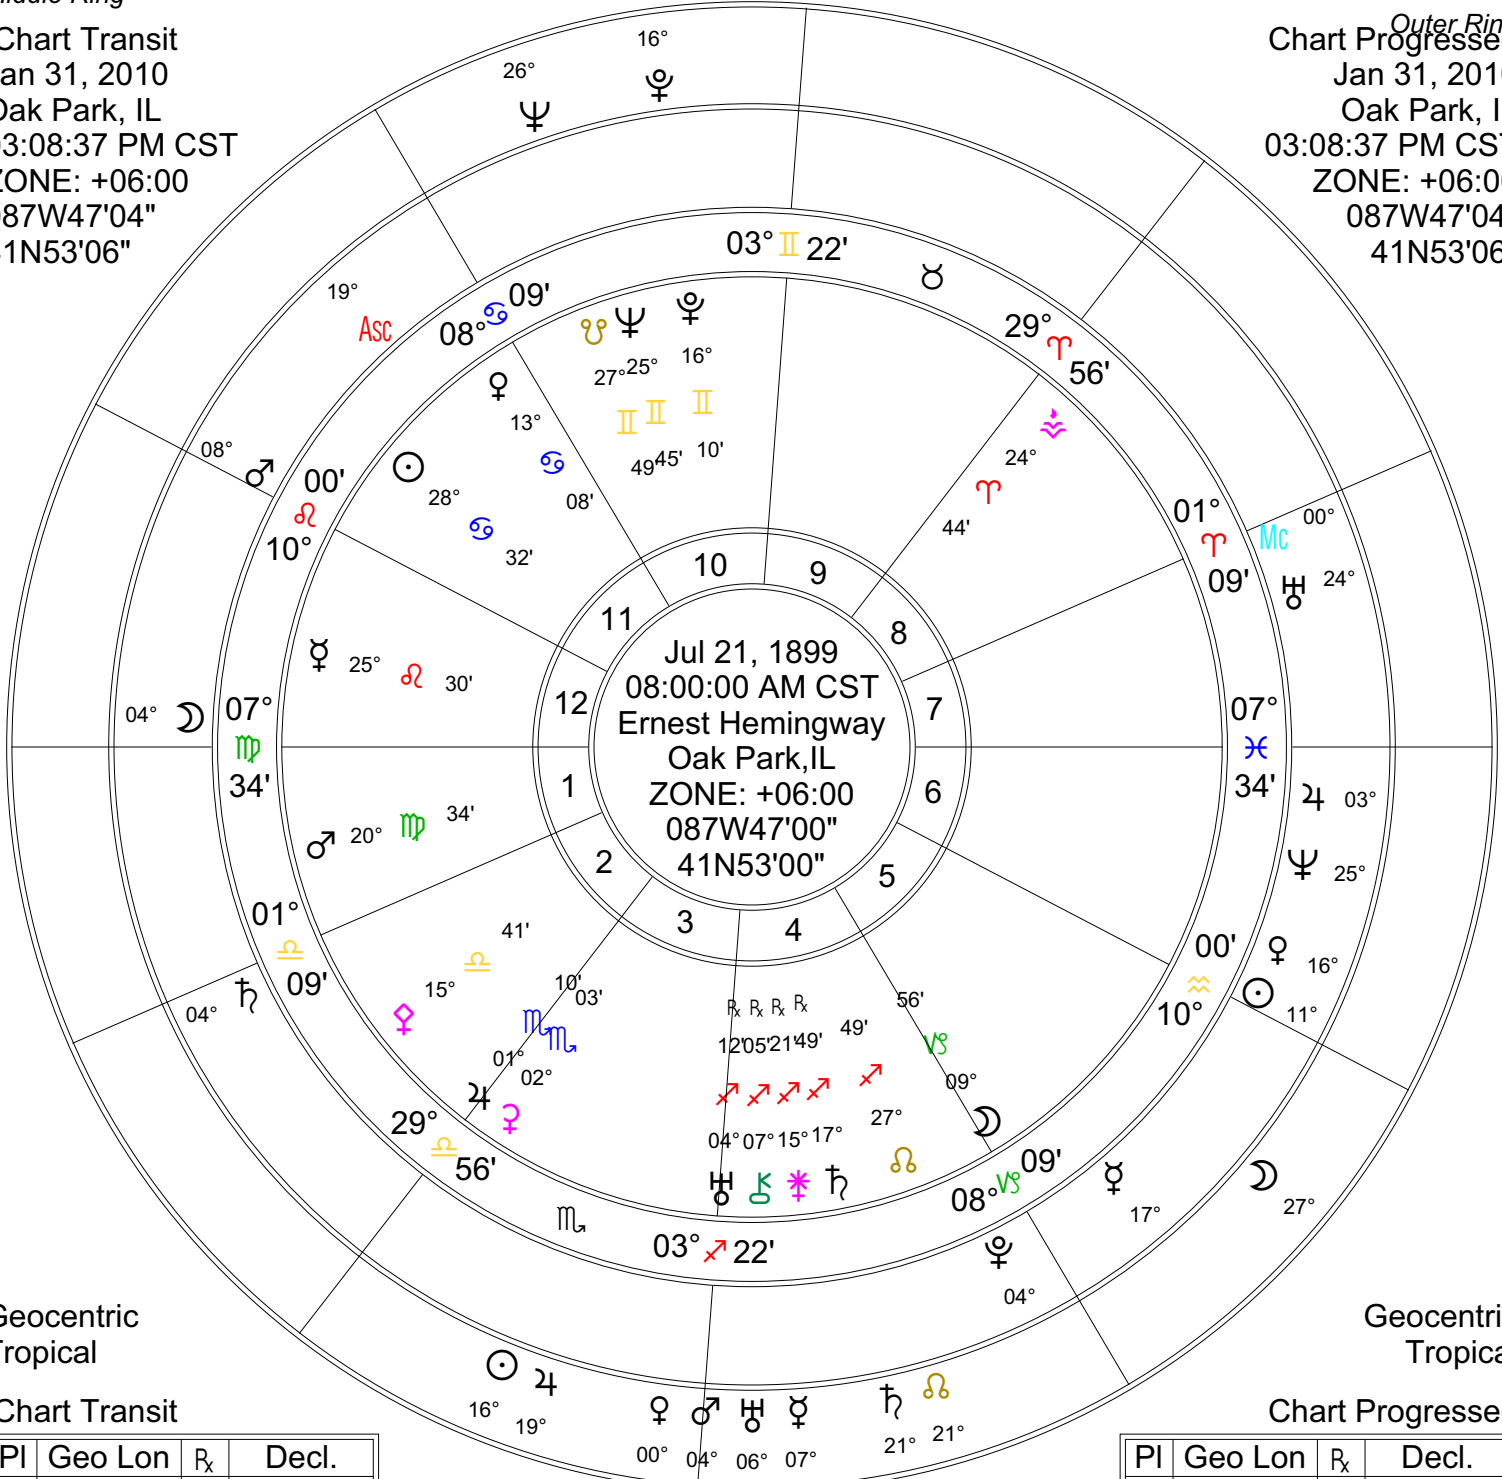

Middle Ring  
 Chart Transit  
 Jan 31, 2010  
 Oak Park, IL  
 03:08:37 PM CST  
 ZONE: +06:00  
 087W47'04"  
 41N53'06"

Outer Ring  
 Chart Progressed  
 Jan 31, 2010  
 Oak Park, IL  
 03:08:37 PM CST  
 ZONE: +06:00  
 087W47'04"  
 41N53'06"

Geocentric  
Tropical

Geocentric  
Tropical

Chart Transit

Chart Progressed

PI	Geo Lon	Rx	Decl.
☽	04° ♍ 54'		+06° 19'
☾	11° ♋ 53'		Asc 17° 13'
♀	17° ♋ 34'		Asc 21° 57'
♀	16° ♋ 40'		Asc 17° 06'
♂	08° ♌ 58'	Rx	+22° 23'
♃	03° ♌ 09'		Asc 1° 13'
♄	04° ♌ 21'	Rx	+00° 30'
♁	24° ♌ 12'		Asc 02° 58'
♃	25° ♌ 38'		Asc 13° 22'
♀	04° ♋ 21'		Asc 18° 17'
Mc	00° ♌ 23'		+00° 09'
Asc	19° ♋ 55'		+21° 58'

☽	09° ♋ 56'		- 22° 08'
☾	28° ♋ 32'		+20° 28'
♀	25° ♌ 30'		+12° 18'
♀	13° ♋ 08'		+22° 56'
♂	20° ♌ 34'		+04° 23'
♃	01° ♌ 10'		- 10° 49'
♄	17° ♌ 49'	Rx	- 21° 30'
♁	04° ♌ 12'	Rx	- 20° 54'
♃	25° ♌ 45'		+22° 08'
♀	16° ♌ 10'		+13° 14'
♁	27° ♌ 49'		- 23° 26'